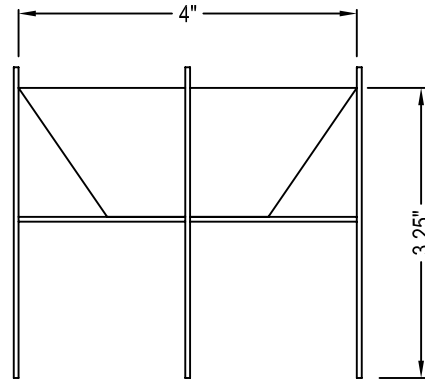

VESSELL USA INC. - ARCHITECTURAL POTTERY  
P.O. BOX 28242  
SAN DIEGO, CA, 92198  
PHONE: (858) 385-1960  
FAX: (858) 485-0889  
www.architecturalpottery.com

SIDE VIEW

AVAILABLE IN MATTE WHITE ONLY.

ISOMETRIC VIEW

ILLUSTRATED DIMENSIONS ARE APPROXIMATE INCHES. FOR OUTDOOR USE, A DRAIN HOLE MAY BE DRILLED TO MAINTAIN PROPER DRAINAGE (\$5 OPTION BY REQUEST). CERAMIC CONTAINERS SHOULD NEVER BE SUBJECT TO FREEZING WATER TEMPERATURES.