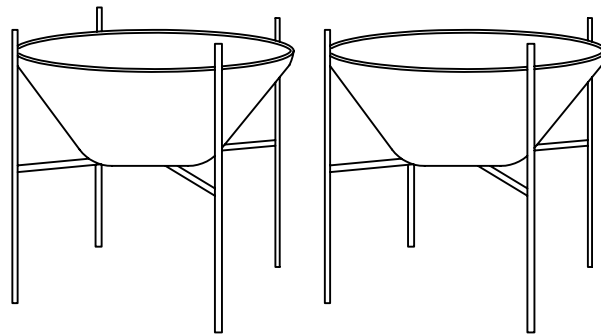

VESSELL USA INC. - ARCHITECTURAL POTTERY  
P.O. BOX 28242  
SAN DIEGO, CA, 92198  
PHONE: (858) 385-1960  
FAX: (858) 485-0889  
www.architecturalpottery.com

SIDE VIEW

AVAILABLE IN MATTE WHITE ONLY.

ISOMETRIC VIEW

ILLUSTRATED DIMENSIONS ARE APPROXIMATE INCHES. FOR OUTDOOR USE, A DRAIN HOLE MAY BE DRILLED TO MAINTAIN PROPER DRAINAGE (\$5 OPTION BY REQUEST). CERAMIC CONTAINERS SHOULD NEVER BE SUBJECT TO FREEZING WATER TEMPERATURES.

## APM3 (2-PIECE SET) MINIATURE VESSEL