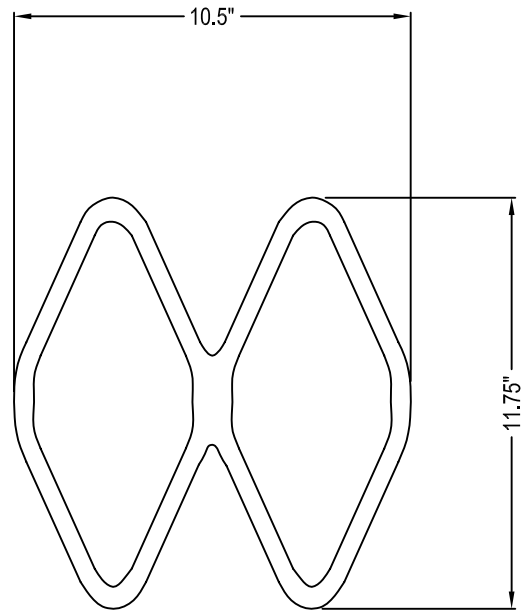

VESSELL USA INC. - ARCHITECTURAL POTTERY  
P.O. BOX 28242  
SAN DIEGO, CA, 92198  
PHONE: (858) 385-1960  
FAX: (858) 485-0889  
www.architecturalpottery.com

AVAILABLE IN CAST WHITE  
STONE ONLY.

ISOMETRIC VIEW

FRONT VIEW

NOTES:

1. INSTALLATION TO BE COMPLETED IN ACCORDANCE WITH MANUFACTURER'S SPECIFICATIONS.
2. ALL DIMENSIONS ARE CONSIDERED TRUE AND REFLECT MANUFACTURER'S SPECIFICATIONS.
3. DO NOT SCALE DRAWING.
4. CONTRACTOR'S NOTE: FOR PRODUCT AND COMPANY INFORMATION CONTACT MANUFACTURER.