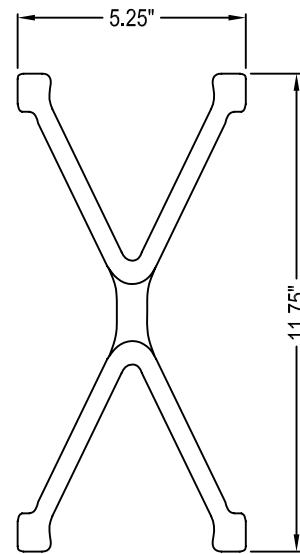

VESSELL USA INC. - ARCHITECTURAL POTTERY
P.O. BOX 28242
SAN DIEGO, CA, 92198
PHONE: (858) 385-1960
FAX: (858) 485-0889
www.architecturalpottery.com

AVAILABLE IN CAST WHITE STONE
ONLY.

ISOMETRIC VIEW

FRONT VIEW

NOTES:

1. INSTALLATION TO BE COMPLETED IN ACCORDANCE WITH MANUFACTURER'S SPECIFICATIONS.
2. ALL DIMENSIONS ARE CONSIDERED TRUE AND REFLECT MANUFACTURER'S SPECIFICATIONS.
3. DO NOT SCALE DRAWING.
4. CONTRACTOR'S NOTE: FOR PRODUCT AND COMPANY INFORMATION CONTACT MANUFACTURER.